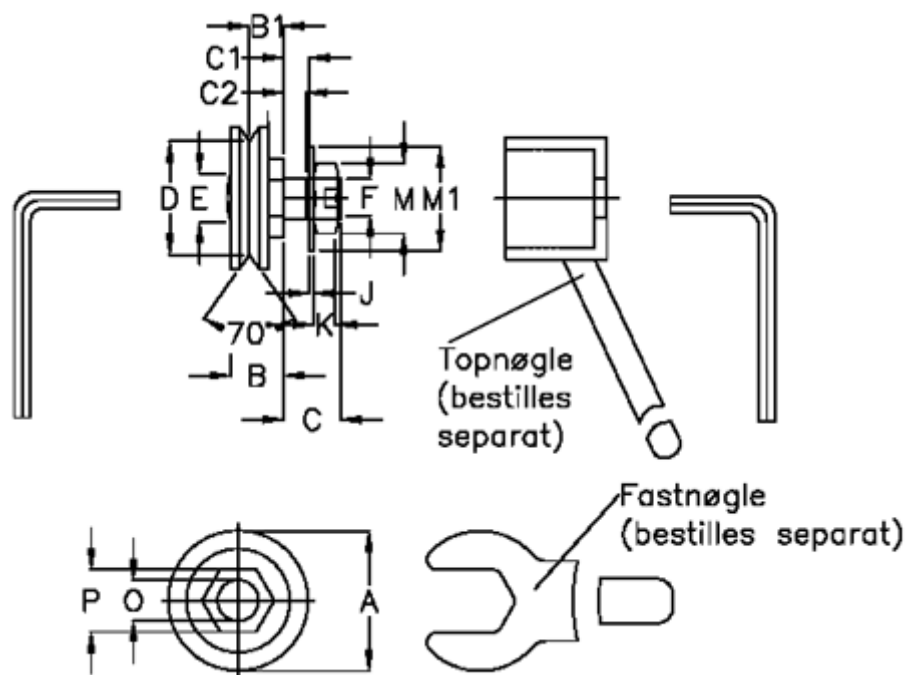

Article number: 0571517265

Description: Hepco GV3 bearing GSJ 265 CNS
Slimline With Short Stud

Measures

B = 11.3

B1 = 6.8

D = 19.98

E = 10.0

F = M8 x 1

G = 7

H = 1.0

I = 9.8

Weight kg/1000 = 0.028